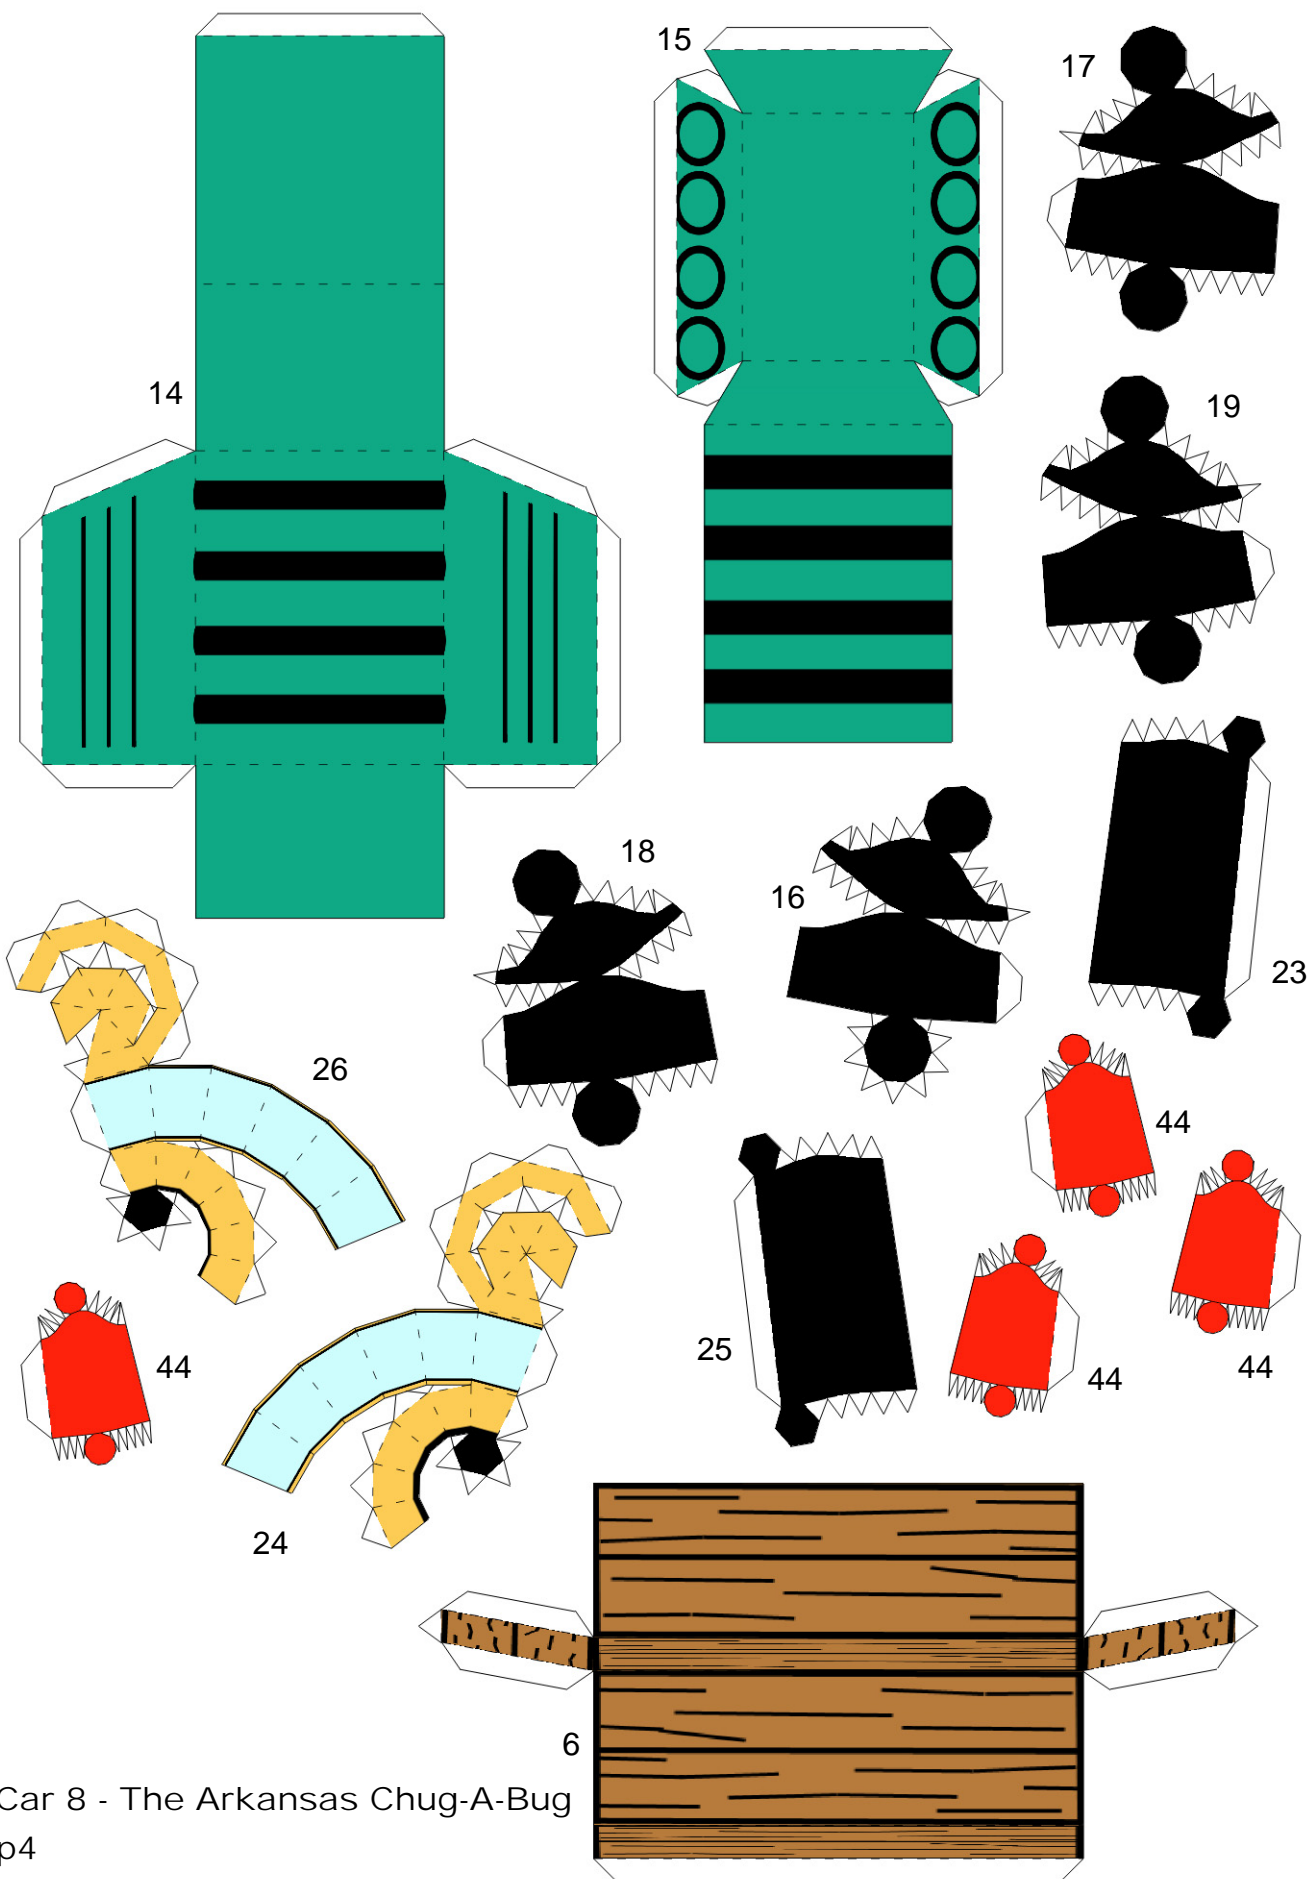

Car 8 - The Arkansas Chug-A-Bug
p1

Car 8 - The Arkansas Chug-A-Bug
p2

Car 8 - The Arkansas Chug-A-Bug
p4

Car 8 - The Arkansas Chug-A-Bug
p5

3

39C

38C

39B

Hanna-Barbera's Wacky Races
Car 8 - The Arkansas Chug-A-Bug
Papercraft Pattern ©2005
Papercraft by The Webdude
<http://kickme.to/papermodels>
NO COMMERCIAL USE AUTHORIZED
p6

4

2

22

21

20A

20B

Car 8 - The Arkansas Chug-A-Bug
p8