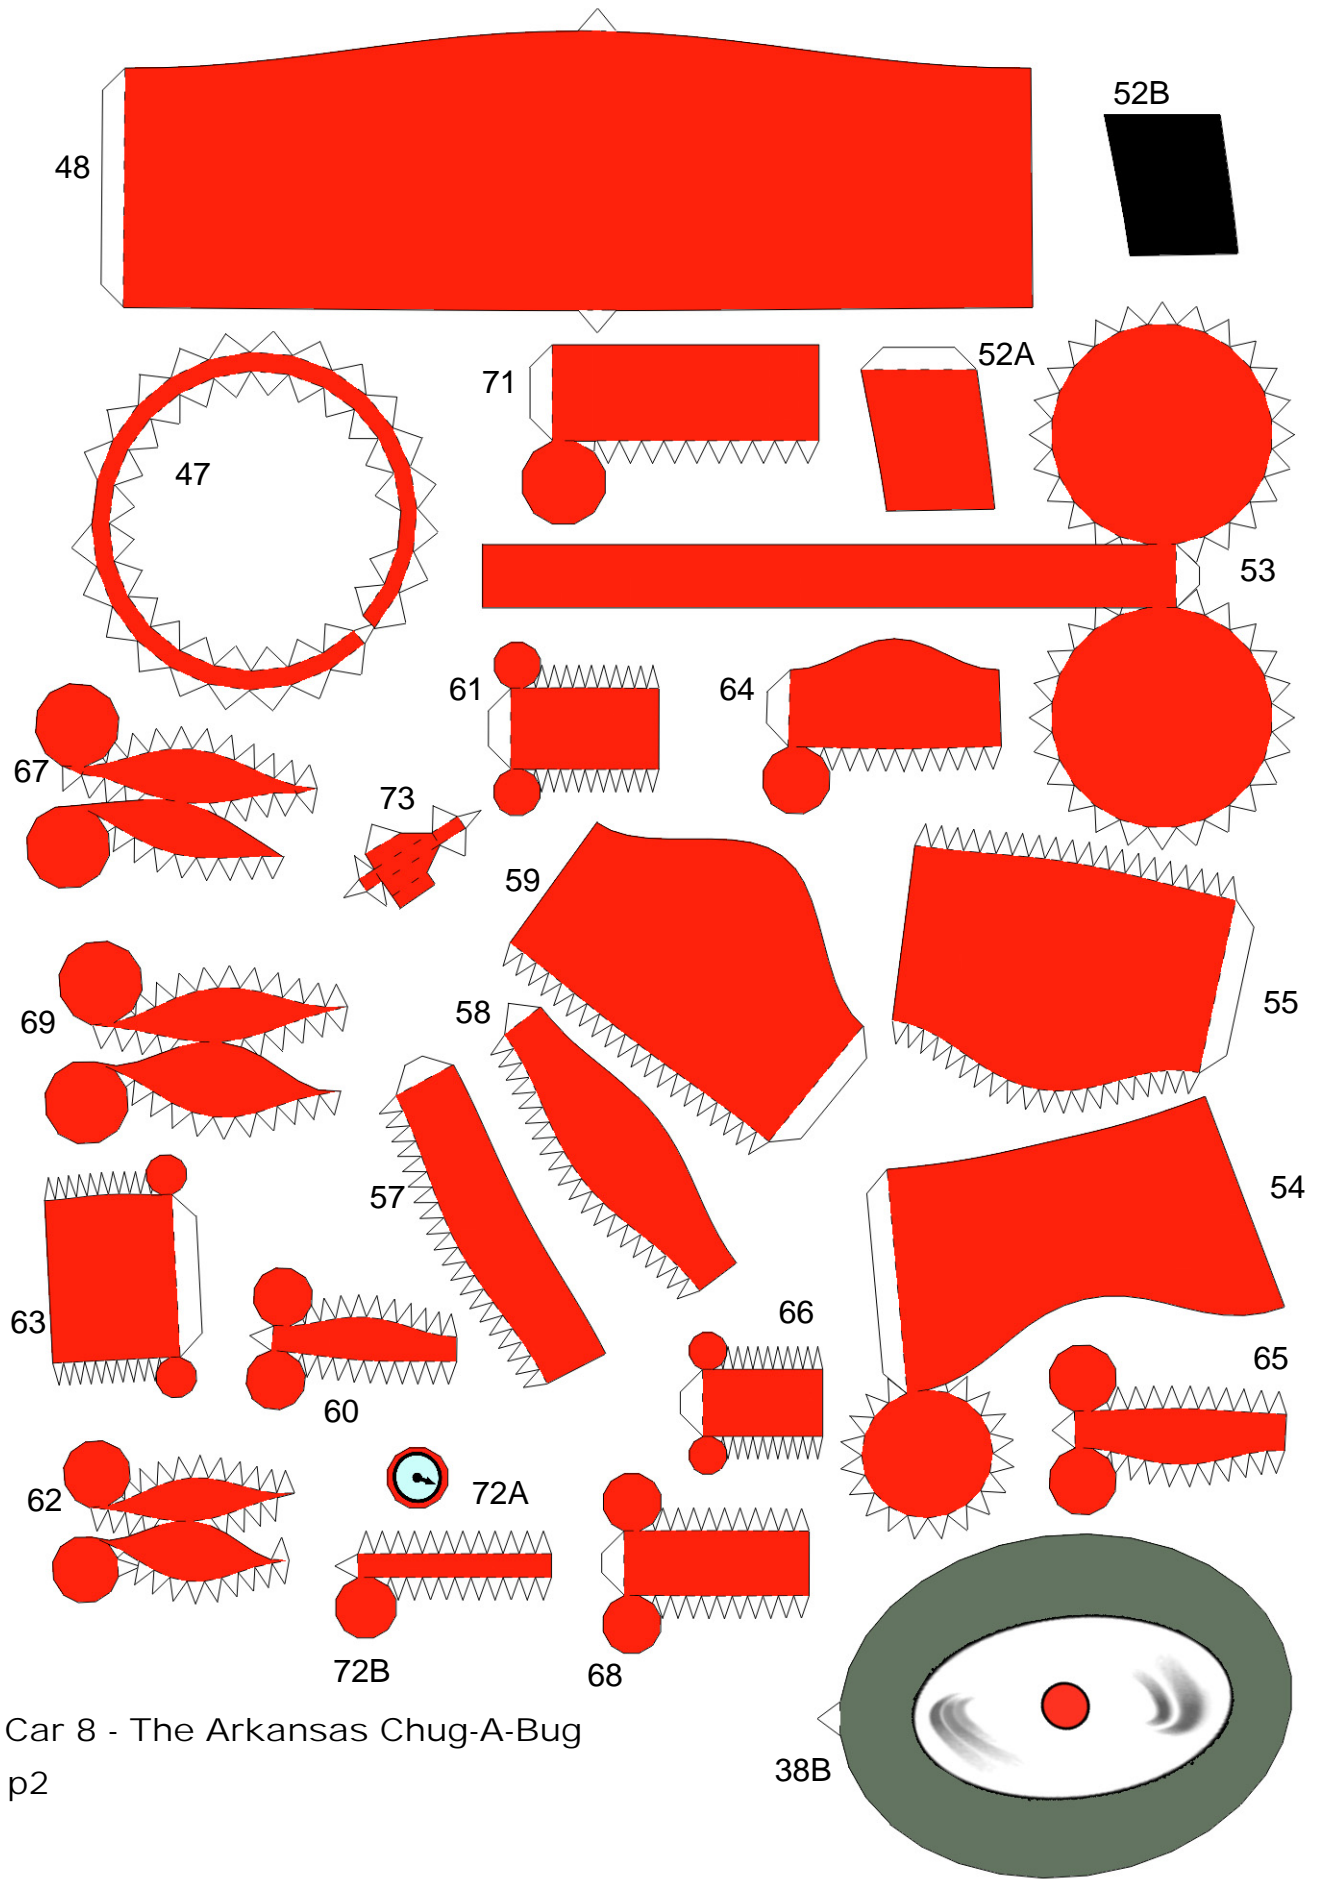

Car 8 - The Arkansas Chug-A-Bug
p1

Car 8 - The Arkansas Chug-A-Bug
p2

Car 8 - The Arkansas Chug-A-Bug
p4

Car 8 - The Arkansas Chug-A-Bug
p5

3

39C

38C

39B

Hanna-Barbera's Wacky Races
Car 8 - The Arkansas Chug-A-Bug
Papercraft Pattern ©2005
Papercraft by The Webdude
<http://kickme.to/papermodels>
NO COMMERCIAL USE AUTHORIZED
p6

4

2

22

21

20A

20B

Car 8 - The Arkansas Chug-A-Bug
p8

Car 8 - The Arkansas Chug-A-Bug
p9

37C

9

11

40C

Car 8 - The Arkansas Chug-A-Bug
p11