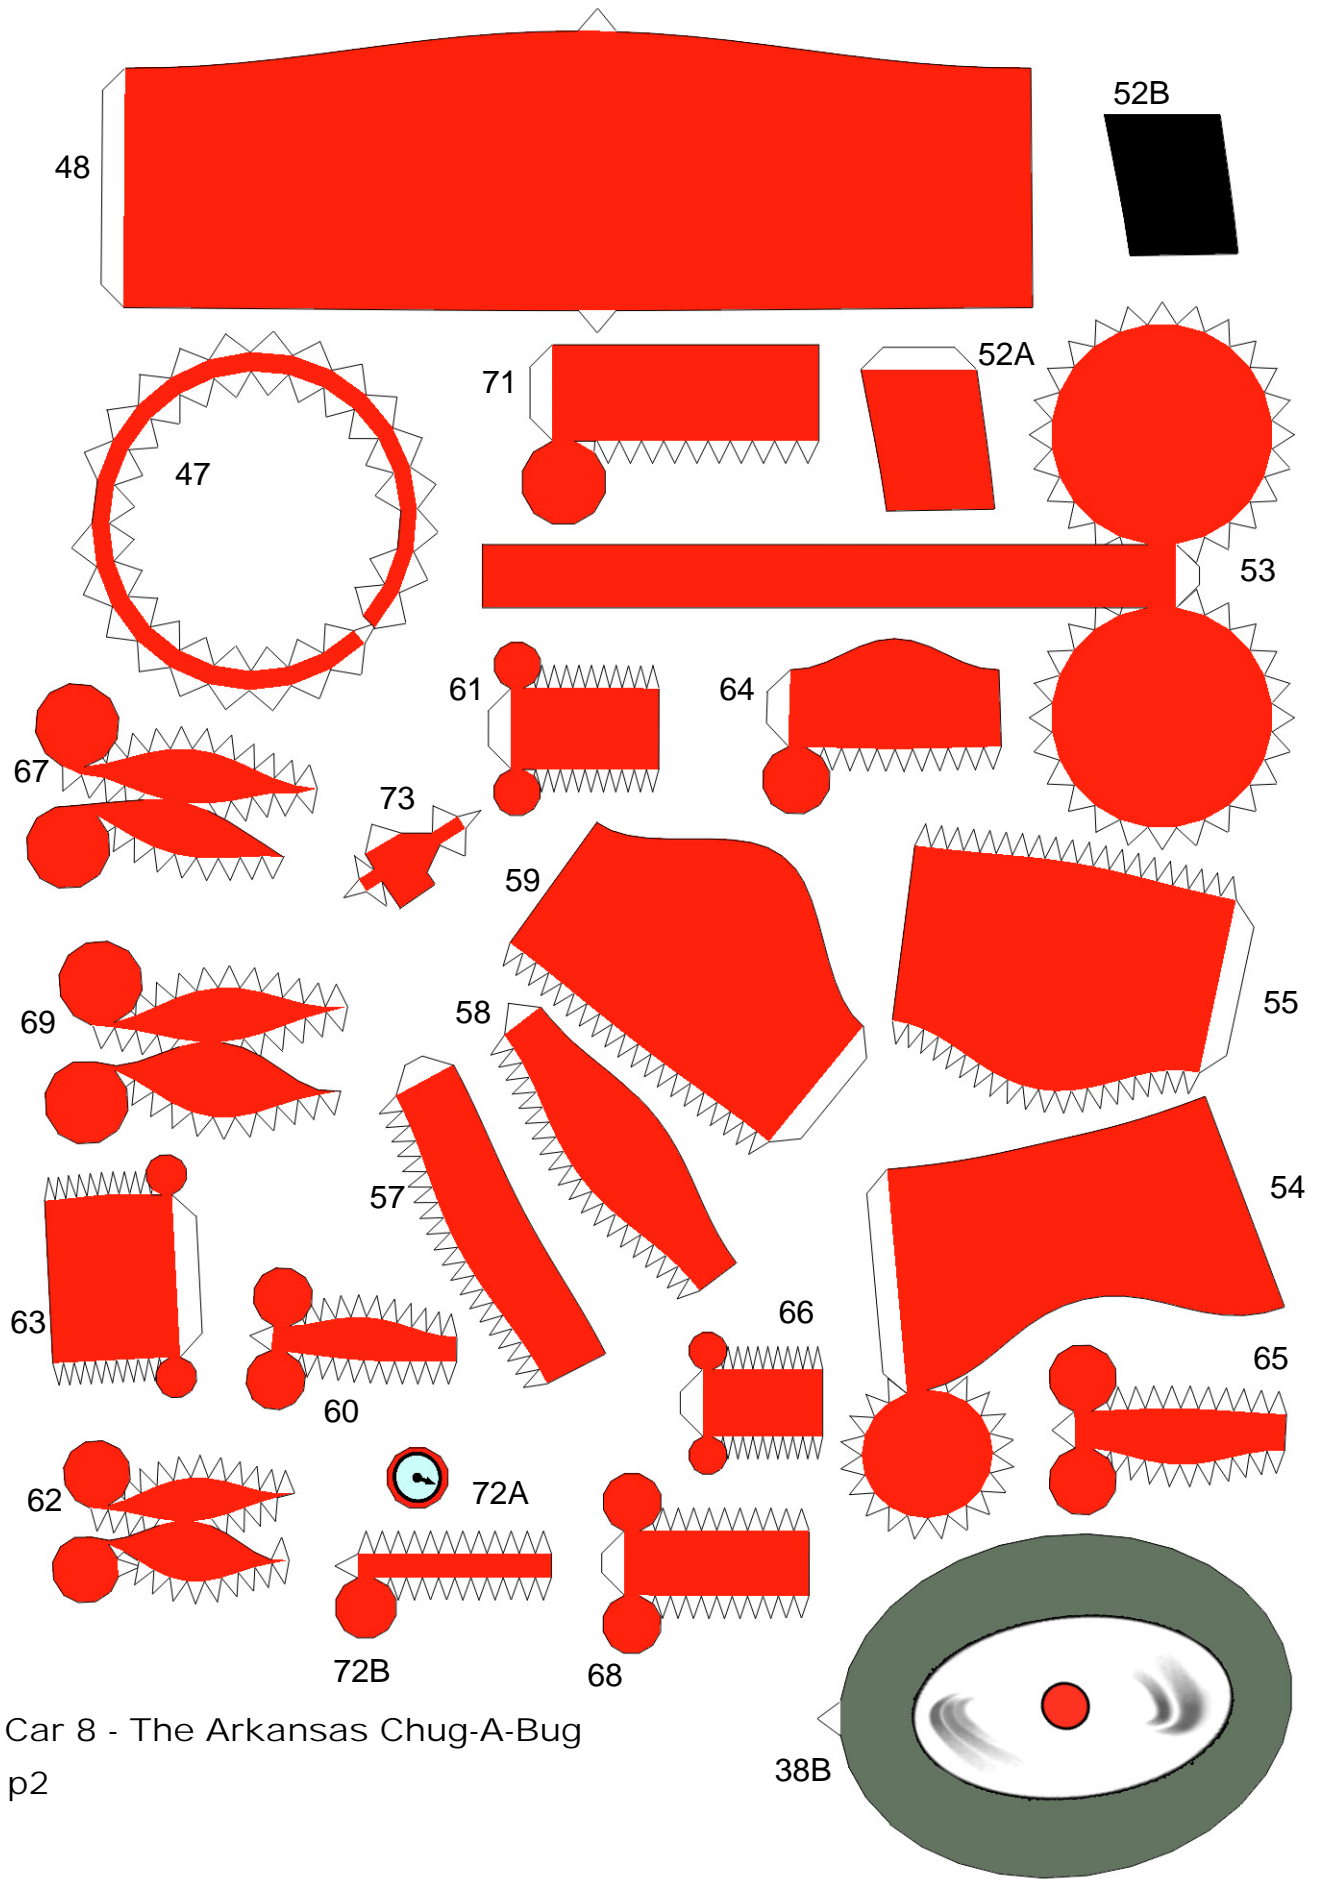

Car 8 - The Arkansas Chug-A-Bug
p1

Car 8 - The Arkansas Chug-A-Bug
p2

Car 8 - The Arkansas Chug-A-Bug
p4

Car 8 - The Arkansas Chug-A-Bug
p5

3

39C

38C

Hanna-Barbera's Wacky Races
Car 8 - The Arkansas Chug-A-Bug
Papercraft Pattern ©2005
Papercraft by The Webdude
<http://kickme.to/papermodels>
NO COMMERCIAL USE AUTHORIZED
p6

4

2

22

21

40B

20A

20B

Car 8 - The Arkansas Chug-A-Bug
p8

12C

12B

43

33

35

34

12A

Car 8 - The Arkansas Chug-A-Bug
p9

37A

Car 8 - The Arkansas Chug-A-Bug
p10

37C

9

11

40C

Car 8 - The Arkansas Chug-A-Bug
p11