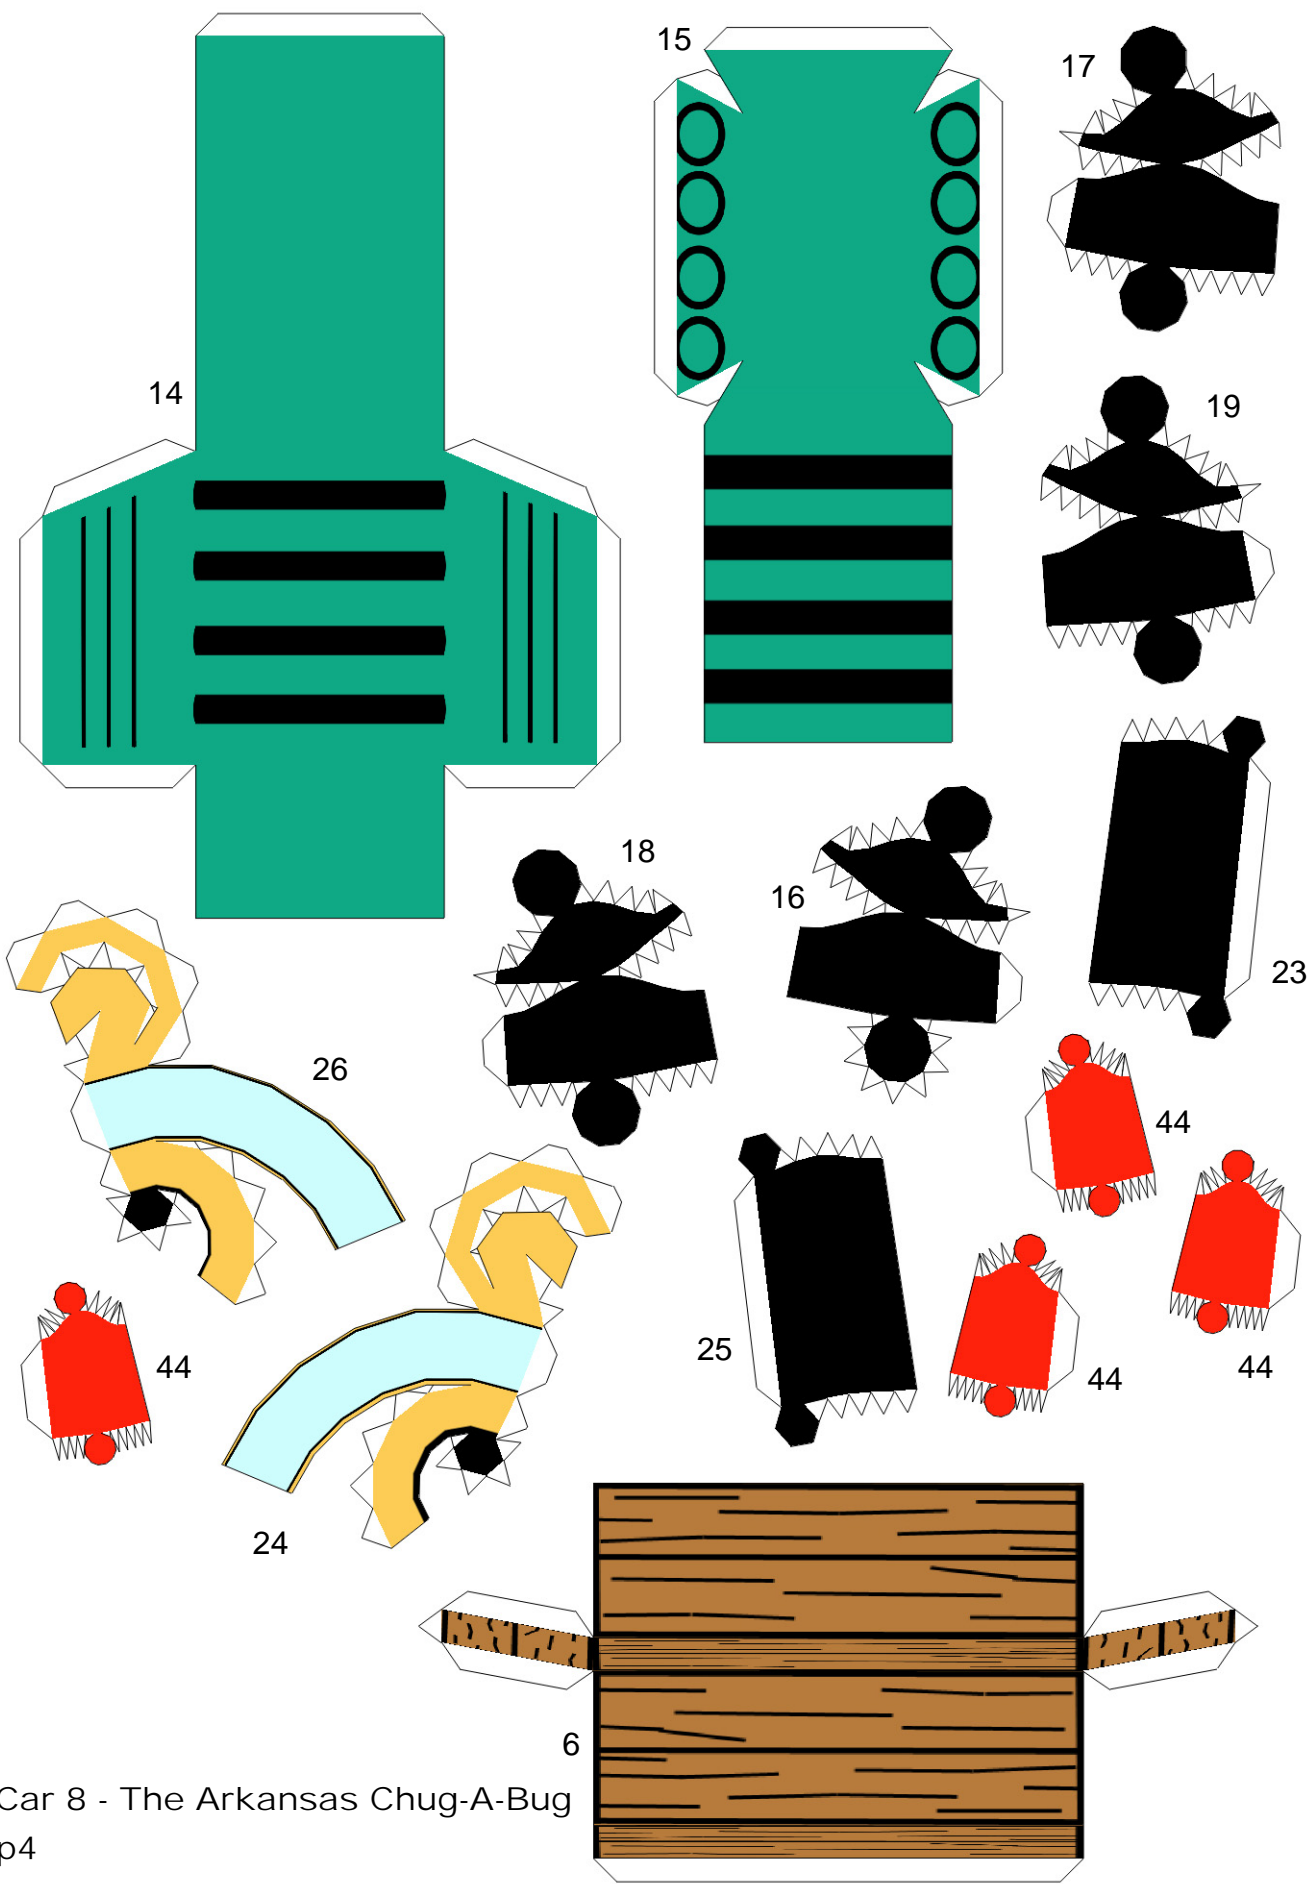

Car 8 - The Arkansas Chug-A-Bug
p1

Car 8 - The Arkansas Chug-A-Bug
p2

Car 8 - The Arkansas Chug-A-Bug
p4

Car 8 - The Arkansas Chug-A-Bug
p5

3

39C

38C

Hanna-Barbera's Wacky Races
Car 8 - The Arkansas Chug-A-Bug
Papercraft Pattern ©2005
Papercraft by The Webdude
<http://kickme.to/papermodels>
NO COMMERCIAL USE AUTHORIZED
p6

4

2

22

21

40B

20A

20B

Car 8 - The Arkansas Chug-A-Bug
p8

12C

12B

43

33

35

34

12A

Car 8 - The Arkansas Chug-A-Bug
p9