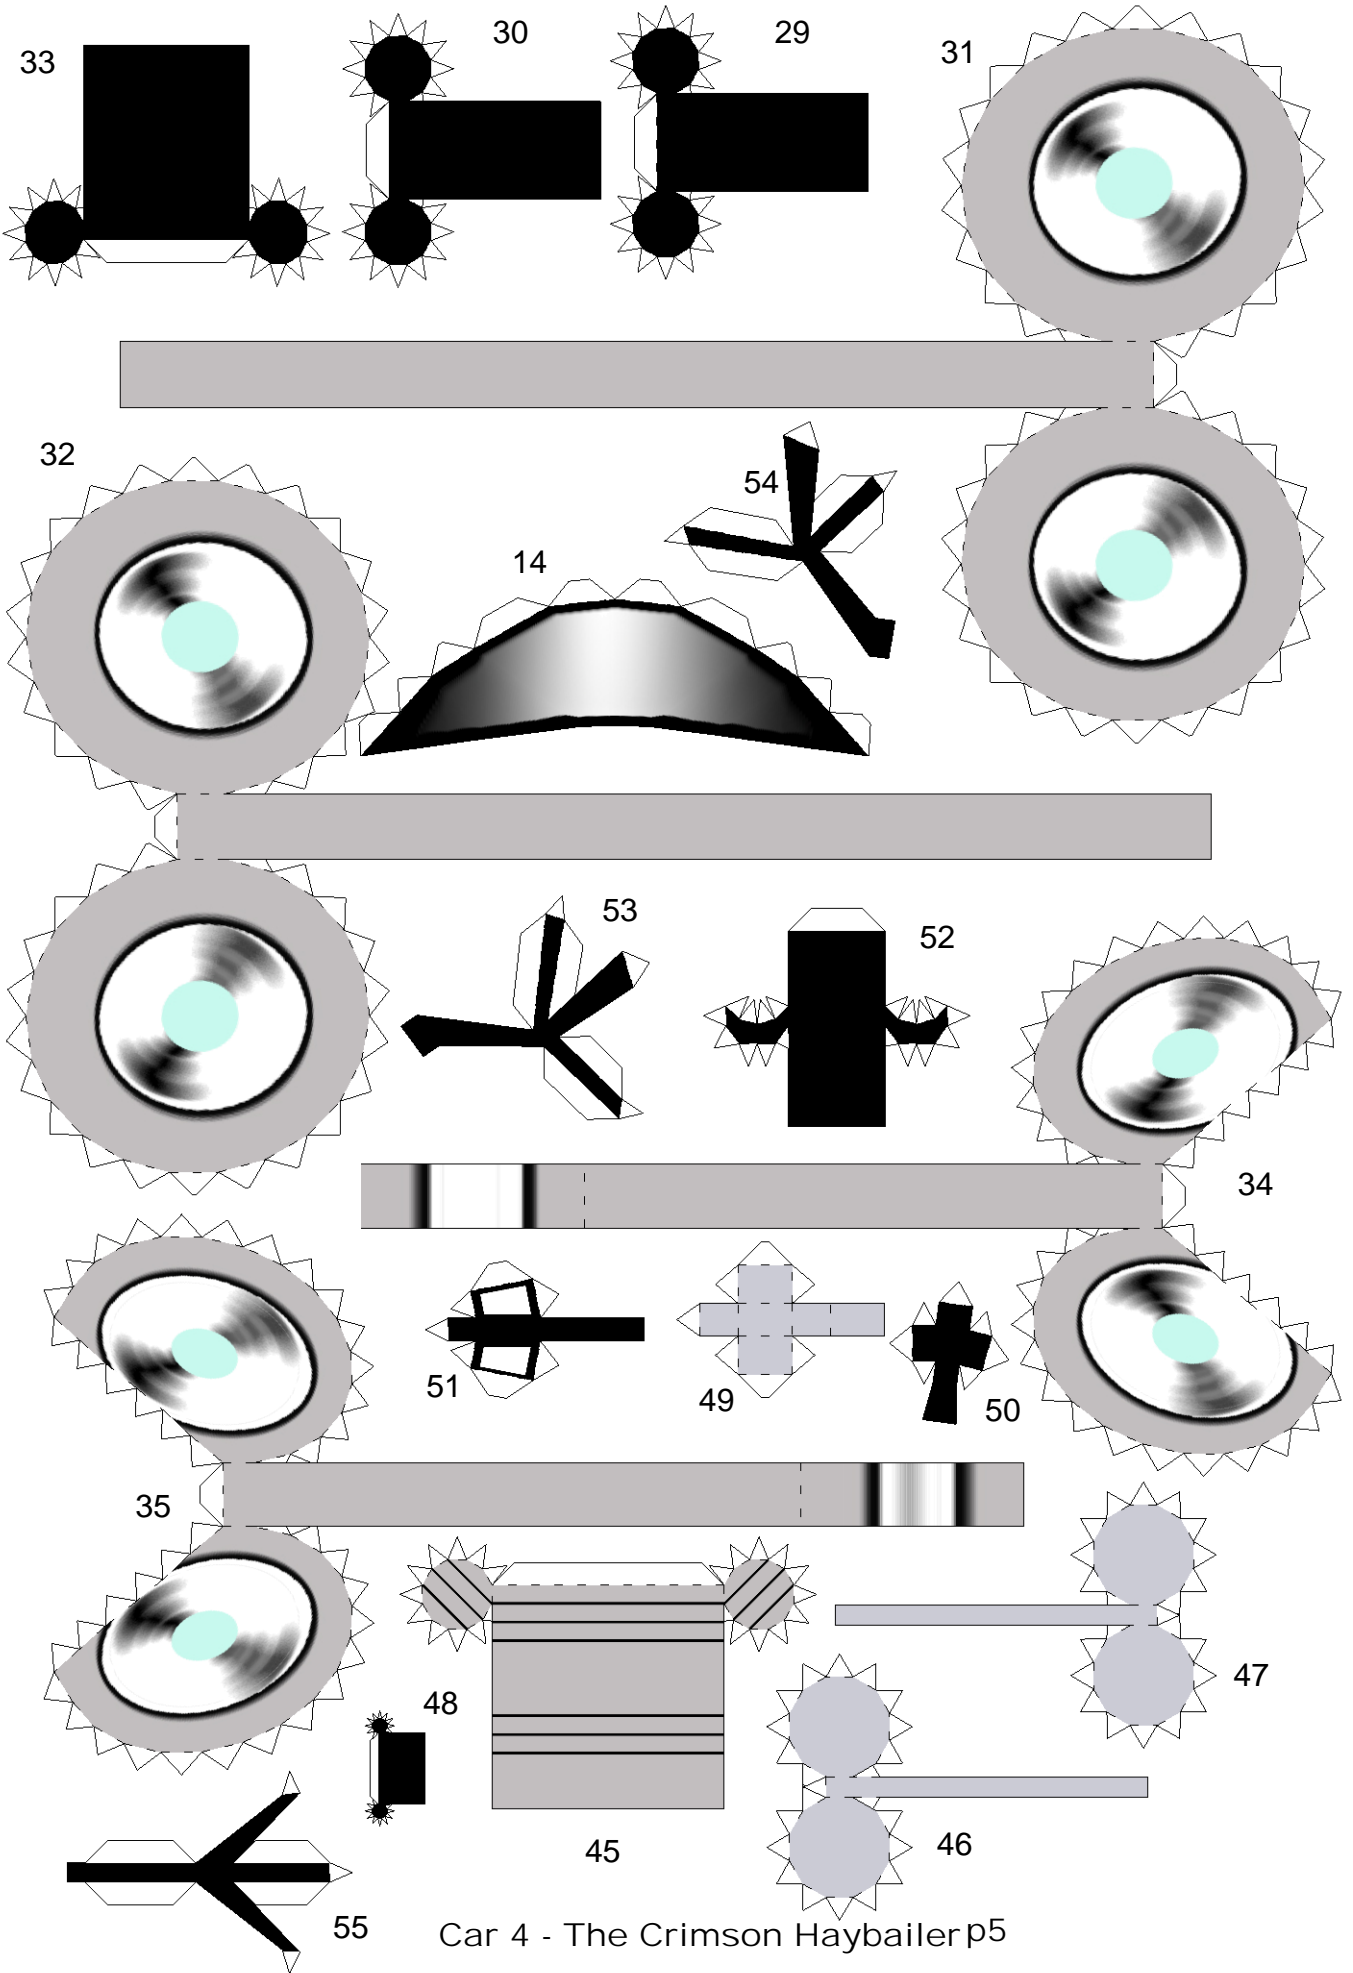

Hanna-Barbera's  
Wacky Races

Car 4 - The Crimson Haybailer  
Papercraft Pattern ©2005  
Papercraft by The Webdude  
<http://kickme.to/papermodels>

NO COMMERCIAL USE AUTHORIZED p1

Car 4 - The Crimson Haybailer p2

56 Car 4 - The Crimson Haybailerp3

Car 4 - The Crimson Haybailerp4

Car 4 - The Crimson Haybailer p5

Car 4 - The Crimson Haybailerp6

Car 4 - The Crimson Haybailerp7